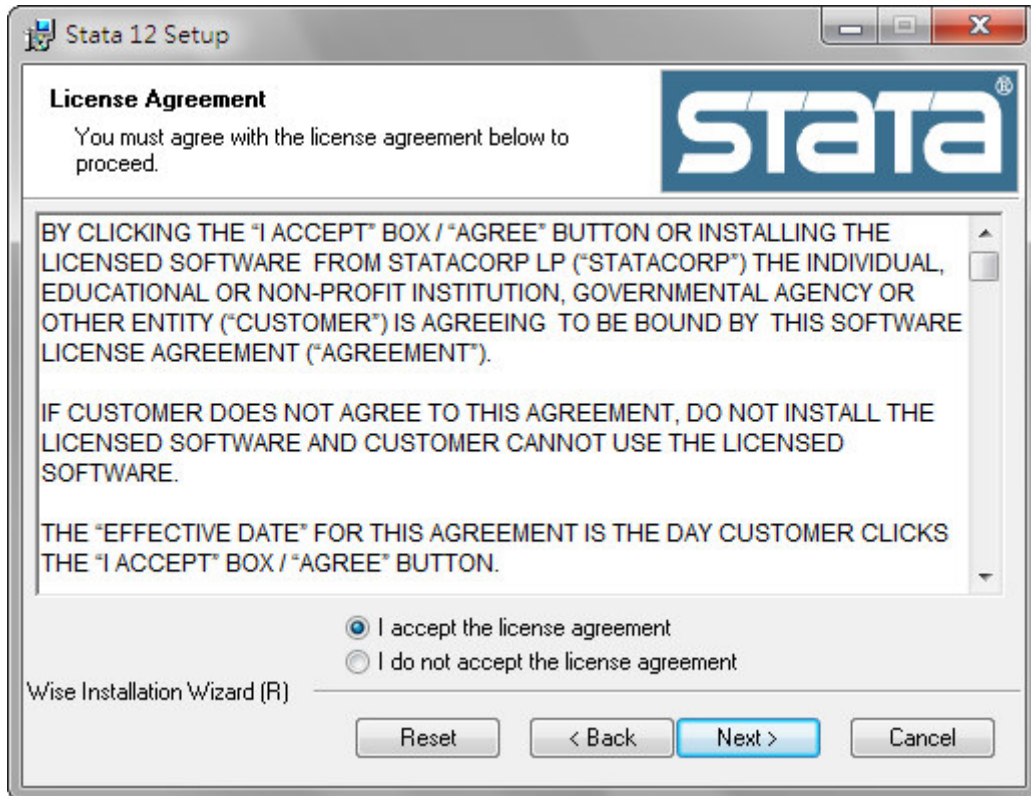

S F I

3、輸入名字與單位

S F I

昊青股份有限公司
SCIENTIFIC FORMOSA, INC.

<http://www.sciformosa.com.tw>

免付費服務專線 0800-099-900

台北(02)2505-0525

高雄(07) 229-8600