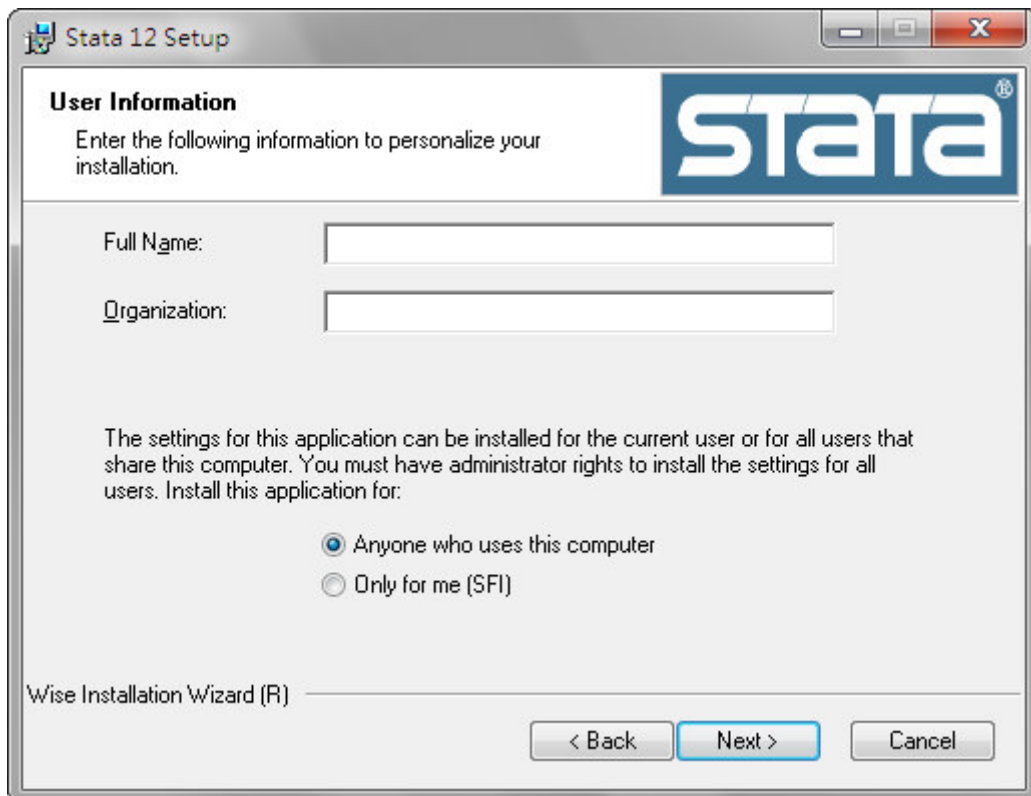

3、輸入名字與單位

S F I

昊青股份有限公司
SCIENTIFIC FORMOSA, INC.

<http://www.sciformosa.com.tw>

免付費服務專線 0800-099-900

台北(02)2505-0525

高雄(07) 229-8600