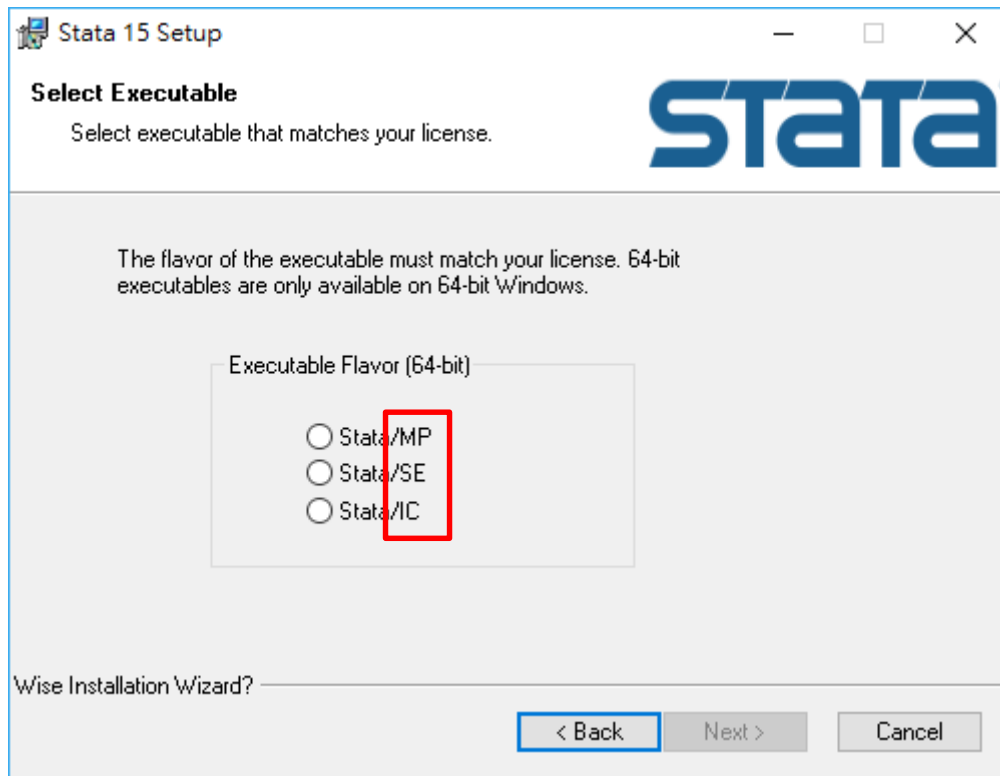

4、**選取安裝版本**（請參考序號授權文件中的 Licensed software）