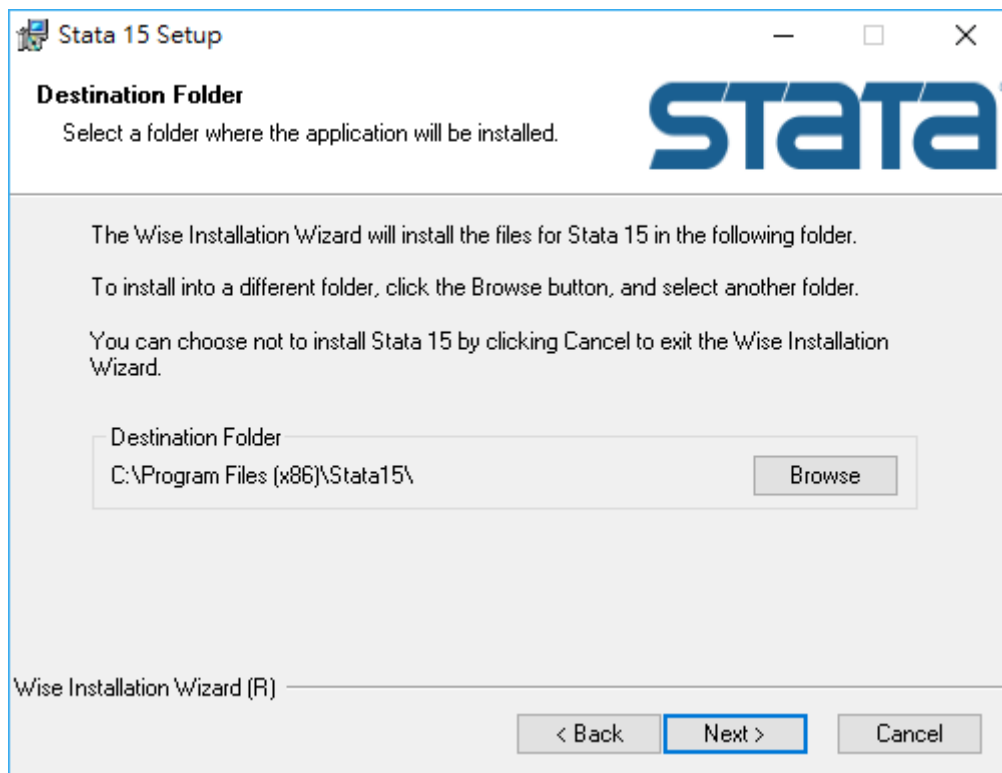

4、**選取安裝版本**（請參考序號授權文件中的 Licensed software）

5、**選擇安裝資料夾**