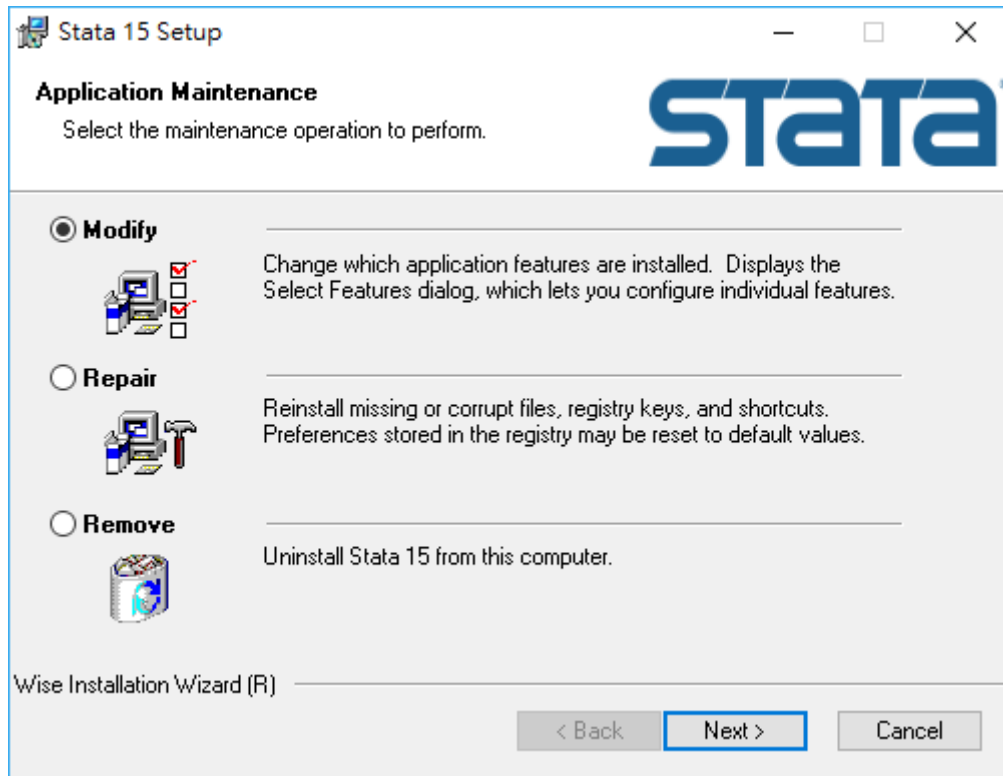

註：若第 4 步驟的版本選擇錯誤導致序號不符合，請再一次執行安裝 DVD，選擇『Modify』，重新選擇合適的版本